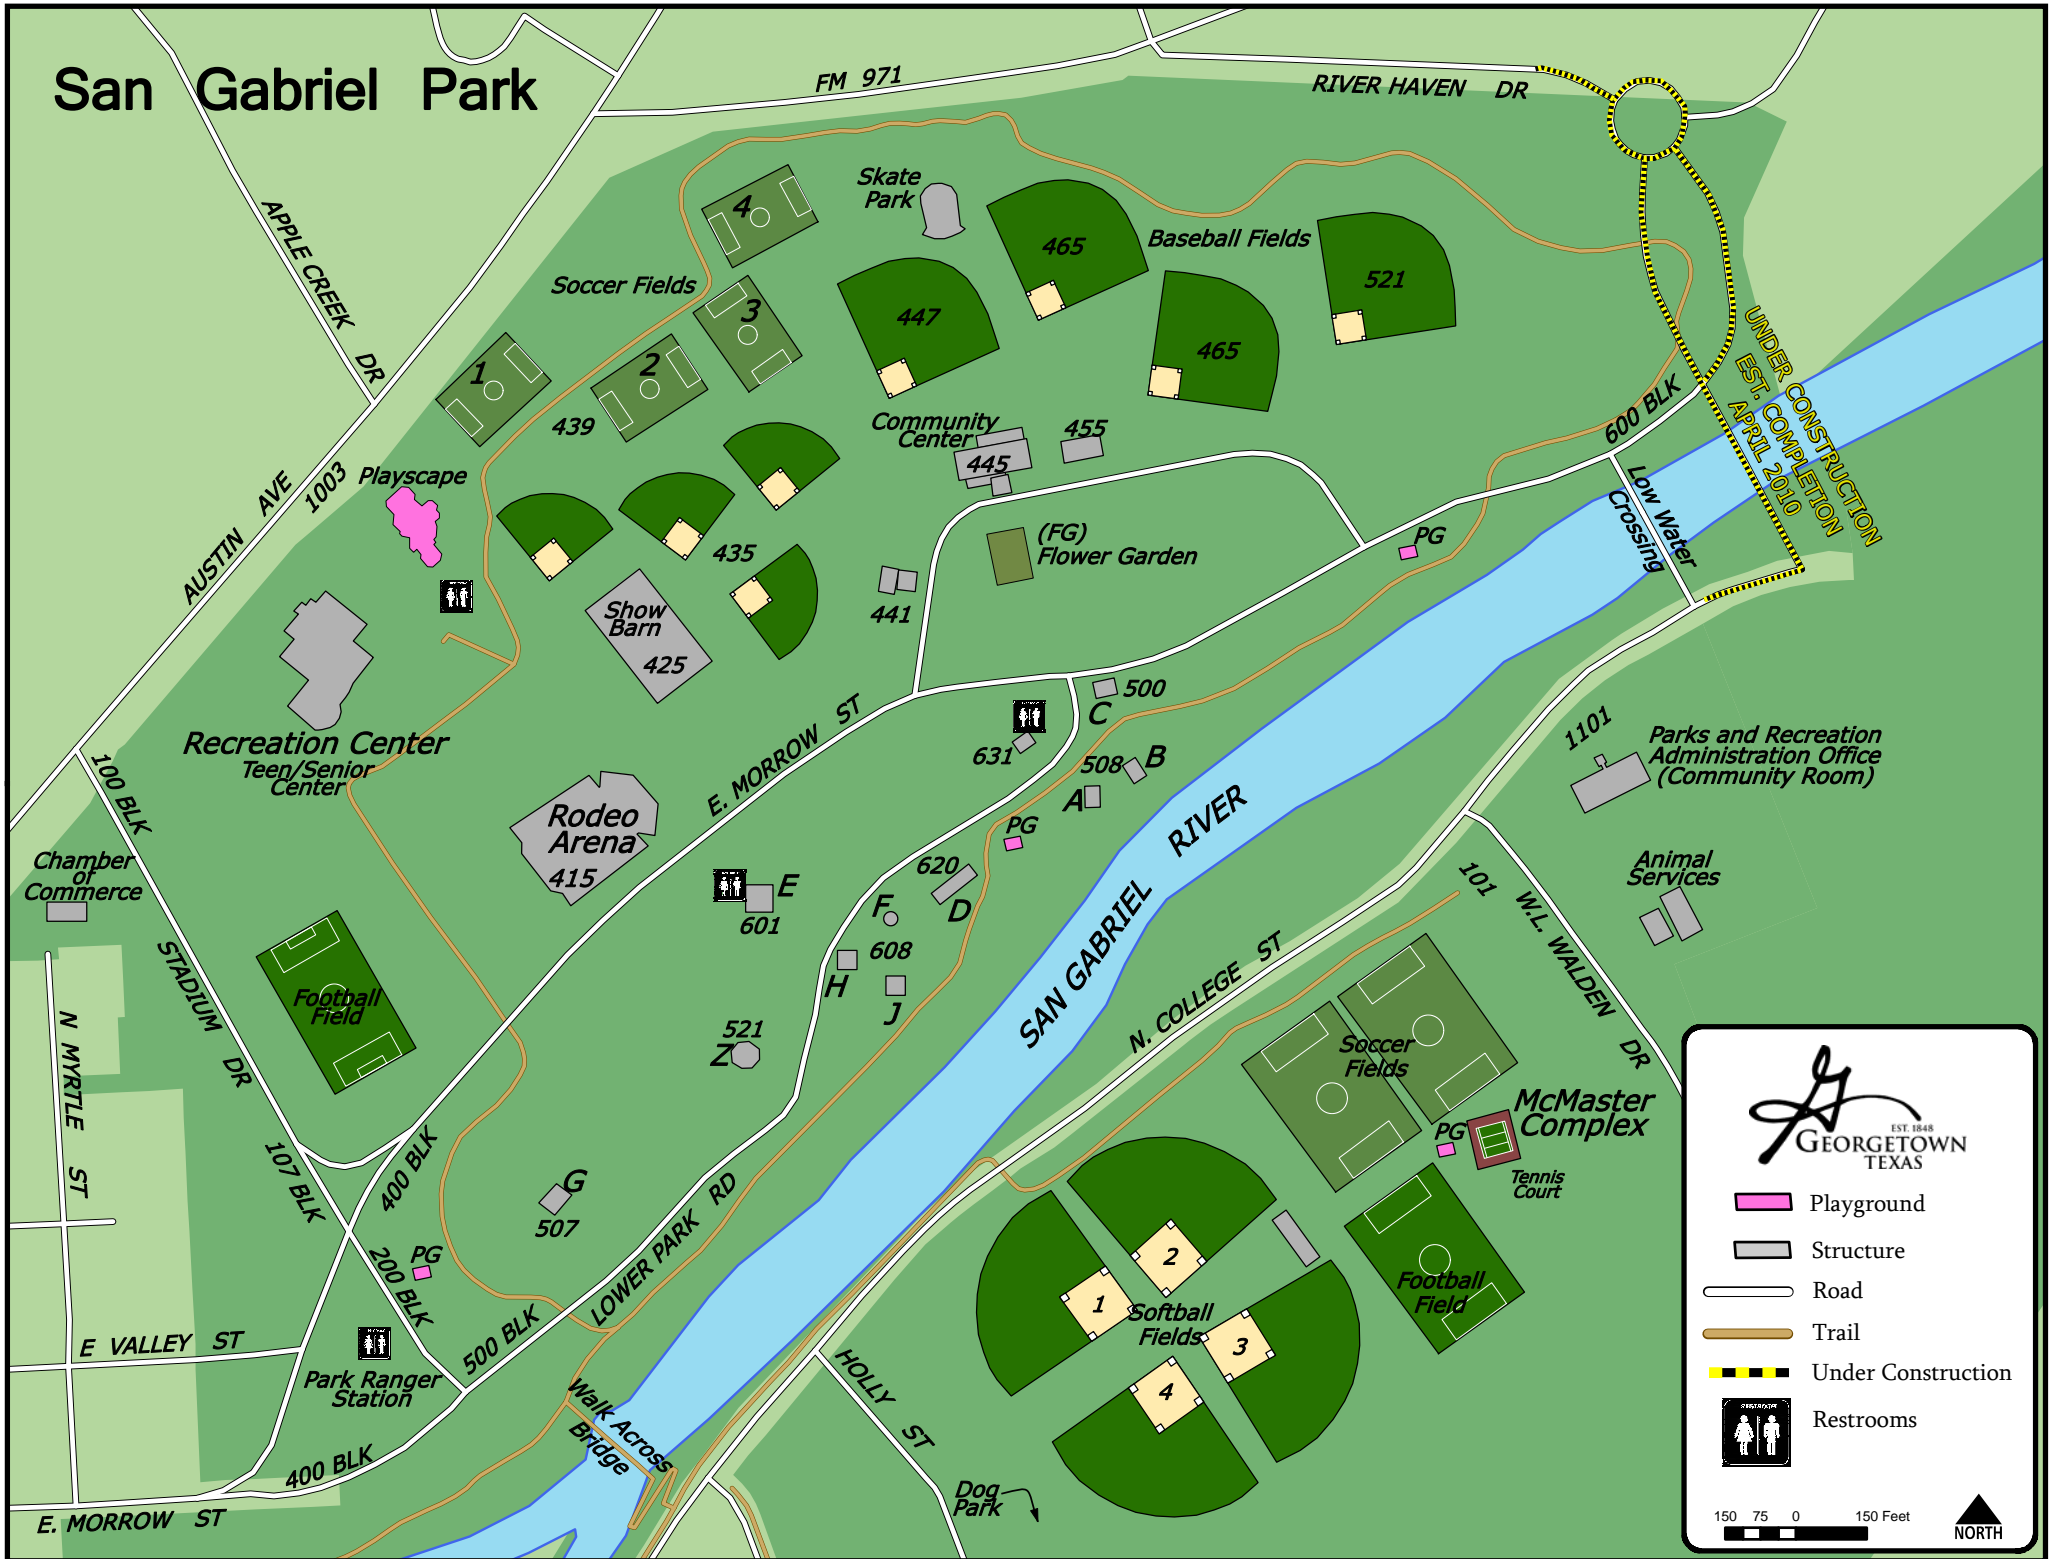

San Gabriel Park

EST. 1848
GEORGETOWN
TEXAS

-  Playground
-  Structure
-  Road
-  Trail
-  Under Construction
-  Restrooms

150 75 0 150 Feet

NORTH